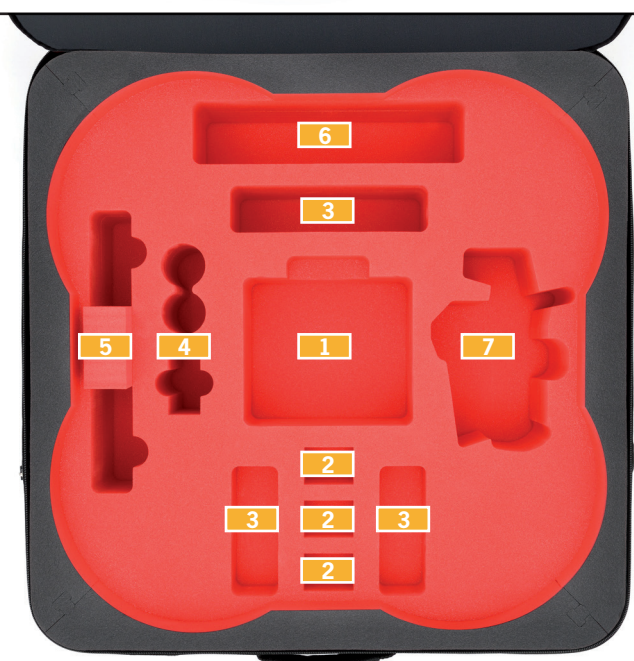

HPRC DROLG3 | PHA3-BAGLG

dji

- 1** Phantom 3 Professional / Advanced
- 2** Spare Battery
- 3** Cables / Tools / Small Accessories
- 4** Battery Charger
- 5** 6 x Spare Props
- 6** Kit of Spare Prop Guards
- 7** Controller

TECHNICAL FEATURES

Dimension:
560x560x245(mm) - 22x22x9.6"(in)

Weight:
2.6kg - 5.7lbs

Plaber s.r.l. - HPRC cases

Via Div Tridentina, 10
I-36061 Bassano del Grappa
Vicenza - Italy

Tel +39 0424 809150
Fax +39 0424 808548