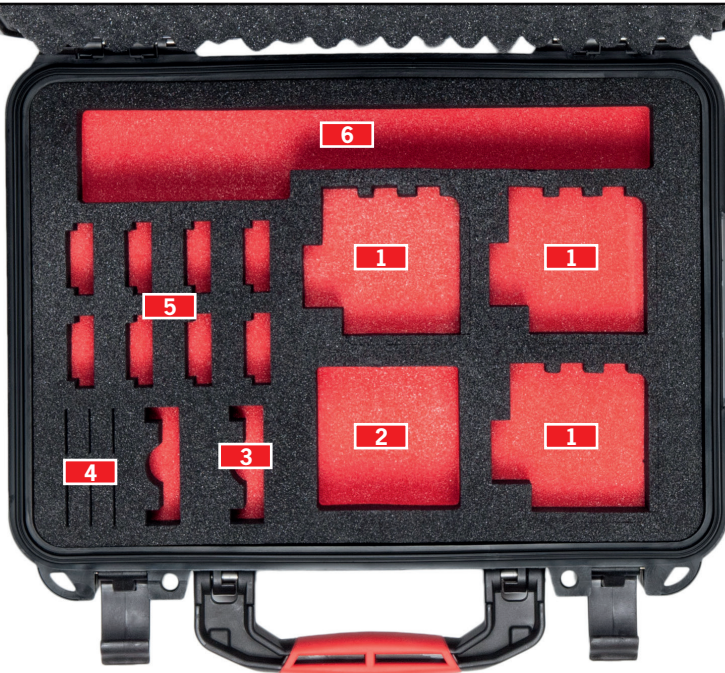

# HPRC GPR2350

- 1** GoPro Hero3/Hero3+/Hero4
- 2** Miscellaneous Accessories
- 3** 2 x LCDs
- 4** 6 x SD Memory Cards
- 5** 8 x Spare Batteries
- 6** Pole

## TECHNICAL FEATURES

**Dimension:**  
365x290x115(mm) - 14.37x11.42x4.53(in)

**Weight:**  
empty: 1.48kg - 3.25lbs  
with cubed foam: 1.61kg - 3.55lbs