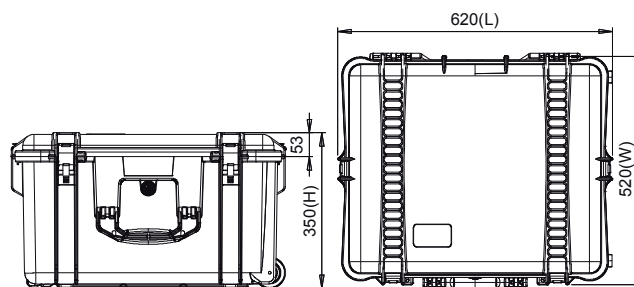

TECHNICAL FEATURES

Dimension:
 internal dimension 509x460x316(mm) - 20.04x18.11x12.44(in)
 external dimension 620x520x350(mm) - 24.41x20.47x13.78(in)

lid: 45(mm) - 1.77(in) bottom: 271(mm) - 10.66(in)

Weight:
 empty: 7,55kg - 16.64lbs
 with cubed foam: 10,43kg - 22.99lbs

Temperature rating:
 Minimum -40°C -40°F
 Maximum +80°C +176°F

Colors:
 Black

TECHNICAL DRAWING

HPRC

Plaber s.r.l. - HPRC cases

Via Div Tridentina, 10
 I-36061 Bassano del Grappa
 Vicenza - Italy

Tel +39 0424 809150
 Fax +39 0424 808548