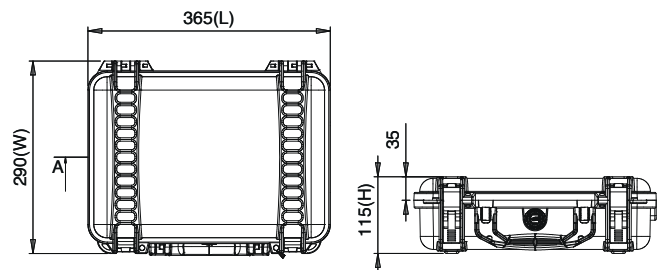

TECHNICAL DRAWING

HPRC
Plaber s.r.l. - HPRC cases
Via Div Tridentina, 10
I-36061 Bassano del Grappa
Vicenza - Italy
Tel +39 0424 809150
Fax +39 0424 808548

HPRC USA
240 Anderson Avenue
07074 Moonachie
New Jersey - Usa
Tel +1 201 617 2010
Fax +1 201 617 2001
www.hprc.it
E: info@hprc.it

APPROVALS
ATA 300
IP67
STANAG 4280
DS 81-41

TEST
DROP
IMPACT
HANDLE
WATERTIGHT INTEGRITY
UV COLOR AND MATERIAL
PROTECTION