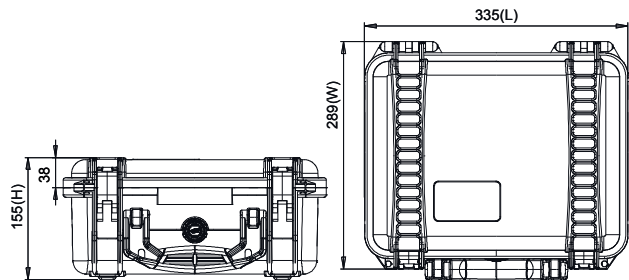

## TECHNICAL FEATURES

**Dimension:**  
internal dimension  
304x231x137(mm) - 11.97x9.09x5.39(in)  
external dimension  
335x289x155(mm) - 13.19x11.38x6.10(in)

**Weight:**  
1,90kg - 4.19lbs

**Temperature rating:**  
Minimum -40°C -40°F  
Maximum +80°C +176°F

## TECHNICAL DRAWING