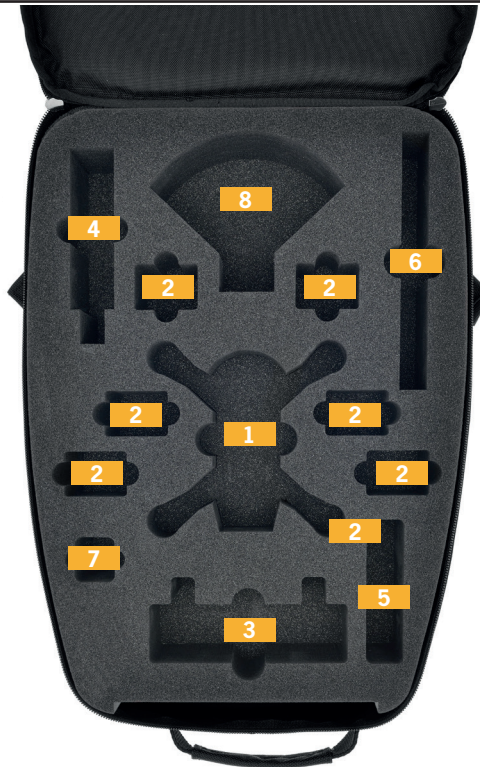

# HPRC SPKBAG35-01

FLY MORE COMBO

- 1 DJI Spark Fly more Combo (Props Attached)
- 2 Batteries (1 Installed in Spark)
- 3 Remote Controller
- 4 Charging Hub
- 5 Power Supply/VariouS
- 6 Battery Charging Hub
- 7 Spare Props
- 8 Props Guards\Miscellaneous

### Dimension:

internal dimension  
433x319x169(mm) - 17.05x12.56x6.65(in)  
external dimension  
498x370x185(mm) - 19.61x14.57x7.28(in)

### Weight:

3,55kg - 7.82lbs

**HPRC**