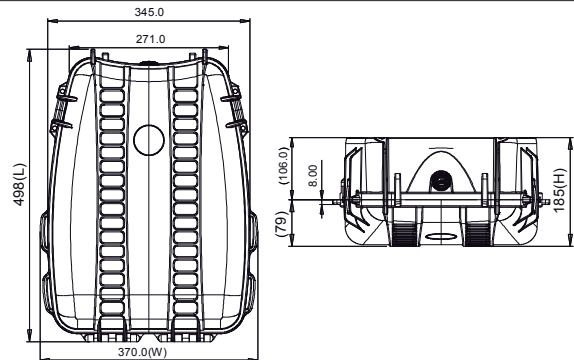

TECHNICAL DRAWING

HPRC

Plaber s.r.l. - HPRC cases

Via Div Tridentina, 10
I-36061 Bassano del Grappa
Vicenza - Italy

Tel +39 0424 809150
Fax +39 0424 808548

HPRC USA

240 Anderson Avenue
07074 Moonachie
New Jersey - Usa

Tel +1 201 617 2010
Fax +1 201 617 2001

www.hprc.it
E: info@hprc.it

APPROVALS
ATA 300
IP67
STANAG 4280
DS 81-41

TEST
DROP
IMPACT
HANDLE
WATERTIGHT INTEGRITY
UV COLOR AND MATERIAL
PROTECTION