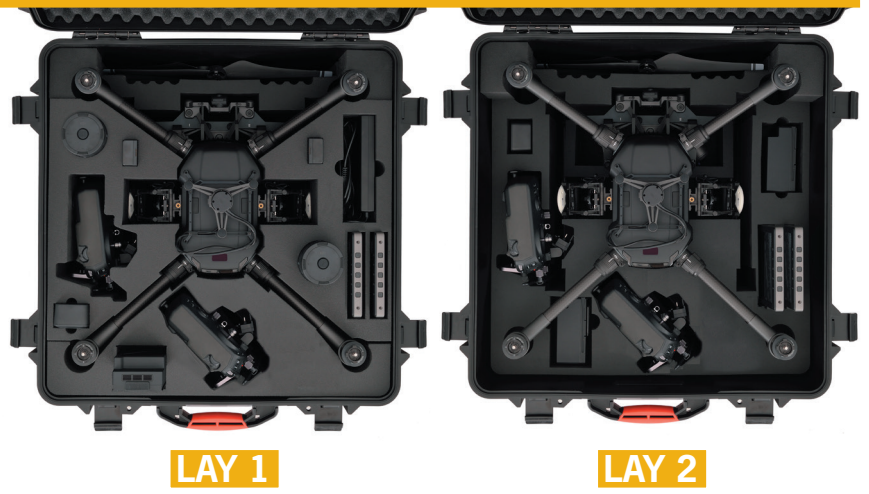

# HPRC M210-4600W-04

- 1** Dji Matrice 200 or 210 with 1 Gimbal Connector, 2 cameras, 2 GPS kit, 2 batteries TB55 mounted
- 2** Cendence Remote Controller
- 3** Cendence Remote Controller
- 4** CrystalSky Battery (WB37)
- 5** Charging Hub for CrystalSky (WCH2)
- 6** CrystalSky 7.85" with sun hood mounted
- 7** Charging Hub (IN2)
- 8** x 1 battery TB55
- 9** Battery Charger
- 10** x 4 Propellers Air

- 11** x 1 battery TB55
- 12** Small Accessories

## TECHNICAL FEATURES

**Dimension:**  
 internal dimension  
 611x611x345(mm) - 24.05x24.05x13.58(in)  
 external dimension  
 670x677x388.5(mm) - 26.38x26.65x15.3(in)

**Weight:**  
 empty: 9,9kg - 21.83lbs