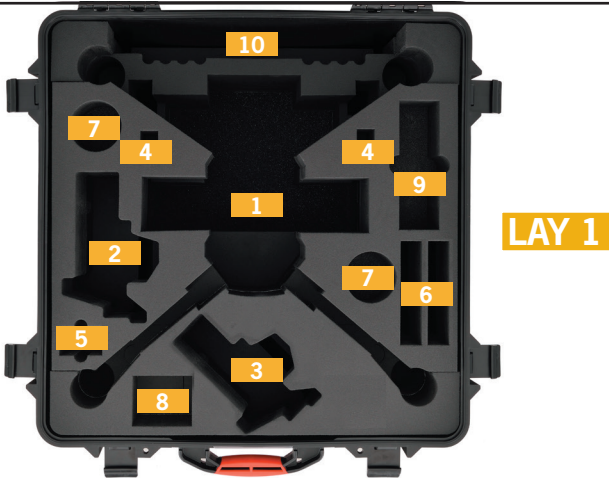

# HPRC M210-4600W-04

- 1** Dji Matrice 200 or 210 with 1 Gimbal Connector, 2 cameras, 2 GPS kit, 2 batteries TB55 mounted
- 2** Cendence Remote Controller
- 3** Cendence Remote Controller
- 4** CrystalSky Battery (WB37)
- 5** Charging Hub for CrystalSky (WCH2)
- 6** CrystalSky 7.85" with sun hood mounted
- 7** Charging Hub (IN2)
- 8** x 1 battery TB55
- 9** Battery Charger
- 10** x 4 Propellers Air

- 11** x 1 battery TB55
- 12** Small Accessories

## TECHNICAL FEATURES

**Dimension:**  
 internal dimension  
 611x611x345(mm) - 24.05x24.05x13.58(in)  
 external dimension  
 670x677x388.5(mm) - 26.38x26.65x15.3(in)

**Weight:**  
 empty: 9,9kg - 21.83lbs