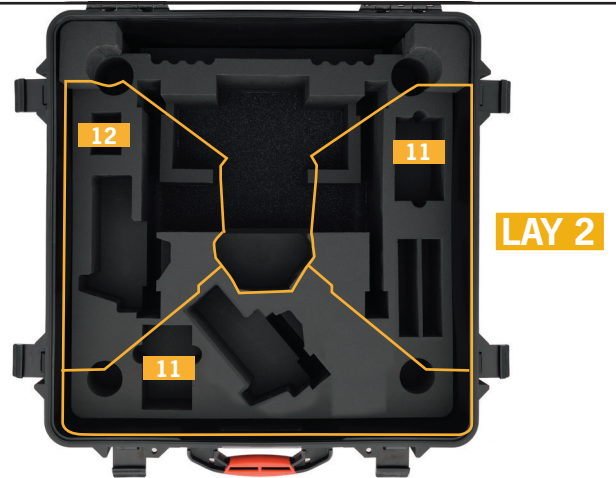

# HPRC M210-4600W-04

- 1** Dji Matrice 200 or 210 with 1 Gimbal Connector, 2 cameras, 2 GPS kit, 2 batteries TB55 mounted
- 2** Cendence Remote Controller
- 3** Cendence Remote Controller
- 4** CrystalSky Battery (WB37)
- 5** Charging Hub for CrystalSky (WCH2)
- 6** CrystalSky 7.85" with sun hood mounted
- 7** Charging Hub (IN2)
- 8** x 1 battery TB55
- 9** Battery Charger
- 10** x 4 Propellers Air

- 11** x 1 battery TB55
- 12** Small Accessories

## TECHNICAL FEATURES

**Dimension:**  
 internal dimension  
 611x611x345(mm) - 24.05x24.05x13.58(in)  
 external dimension  
 670x677x388.5(mm) - 26.38x26.65x15.3(in)

**Weight:**  
 empty: 9,9kg - 21.83lbs