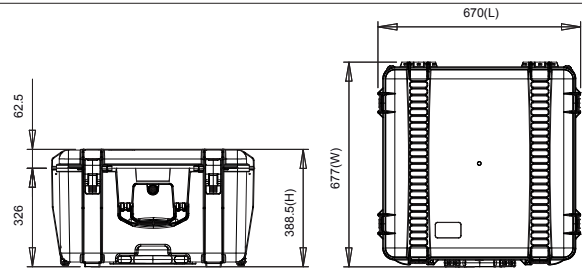

TECHNICAL DRAWING

HPRC

Plaber s.r.l. - HPRC cases

Via Div Tridentina, 10
I-36061 Bassano del Grappa
Vicenza - Italy

Tel +39 0424 809150
Fax +39 0424 808548

USA office and warehouse:

HPRC USA
240 Anderson Avenue
07074 Moonachie - New Jersey

Tel +1 201 617 2010
Fax +1 201 617 2001

www.hprc.it
E: info@hprc.it

APPROVALS
ATA 300
IP67
STANAG 4280
DS 81-41

TEST
DROP
IMPACT
HANDLE
WATERTIGHT INTEGRITY
UV COLOR AND MATERIAL
PROTECTION