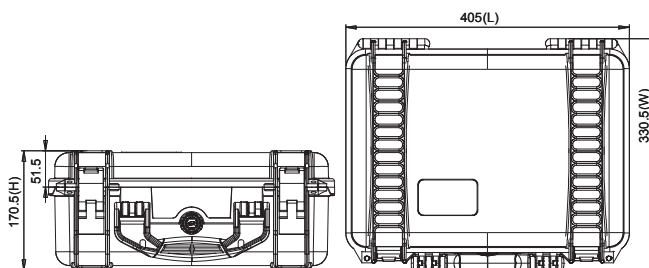

TECHNICAL DRAWING

www.hprc.it
info@hprc.it

Plaber s.r.l. - HPRC cases
Via Div Tridentina, 10
I-36061 Bassano del Grappa
Vicenza - Italy
Tel +39 0424 809150

USA office and warehouse:
HPRC USA
240 Anderson Avenue
07074 Moonachie - New Jersey
Tel +1 201 617 2010

APPROVALS
ATA 300
IP67
STANAG 4280
DS 81-41

TEST
DROP
IMPACT
HANDLE
WATERTIGHT INTEGRITY
UV COLOR AND MATERIAL
PROTECTION