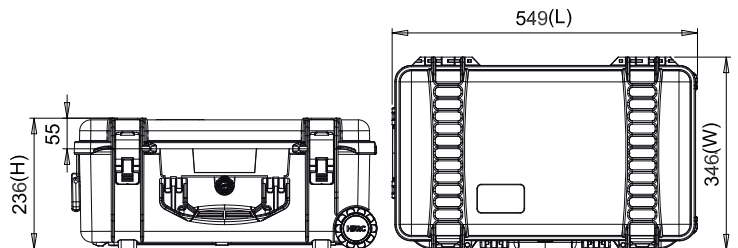

TECHNICAL DRAWING