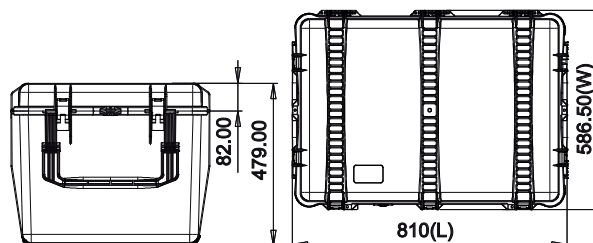

TECHNICAL DRAWING

www.hprc.it
info@hprc.it

Plaber s.r.l. - HPRC cases
Via Div Tridentina, 10
I-36061 Bassano del Grappa
Vicenza - Italy
Tel +39 0424 809150

USA office and warehouse:
HPRC USA
110 Chestnut Ridge Rd. #314
Montvale, NJ 07645
Phone +1(201) 989-3353

APPROVALS
ATA 300
IP67
STANAG 4280
DS 81-41

TEST
DROP
IMPACT
HANDLE
WATERTIGHT INTEGRITY
UV COLOR AND MATERIAL
PROTECTION