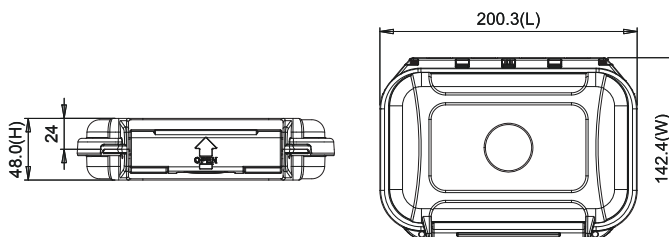

TECHNICAL DRAWING

www.hprc.it
info@hprc.it

Plaber s.r.l. - HPRC cases
Via Div Tridentina, 10
I-36061 Bassano del Grappa
Vicenza - Italy
Tel +39 0424 809150

USA office and warehouse:
HPRC USA
110 Chestnut Ridge Rd. #314
Montvale, NJ 07645
Phone +1(201) 989-3353

APPROVALS
ATA 300
IP67
STANAG 4280
DS 81-41

TEST
DROP
IMPACT
HANDLE
WATERTIGHT INTEGRITY
UV COLOR AND MATERIAL
PROTECTION