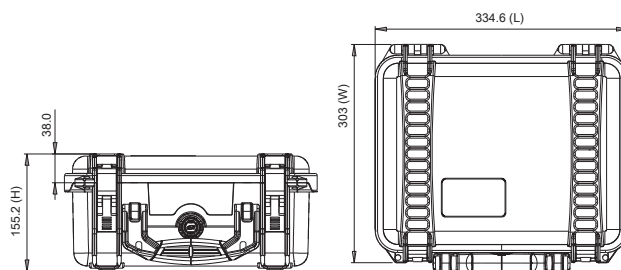

TECHNICAL FEATURES

Dimension:

Internal dimension
305,7x232,4x137,5(mm) - 12.04x9.15x5.41 (in)
External dimension
334,6x303x155,2(mm) - 13.17x11.93x6.11(in)

Weight:

empty: 1,75kg - 3.86lbs
with cubed foam: 1.88 kg - 4.13 lbs

Temperature rating:

Minimum Maximum
-40°C -40°F +80°C +176°F

TECHNICAL DRAWING

www.hprc.it
info@hprc.it

Plaber s.r.l. - HPRC cases
Via Div Tridentina, 10
I-36061 Bassano del Grappa
Vicenza - Italy
Tel +39 0424 809150