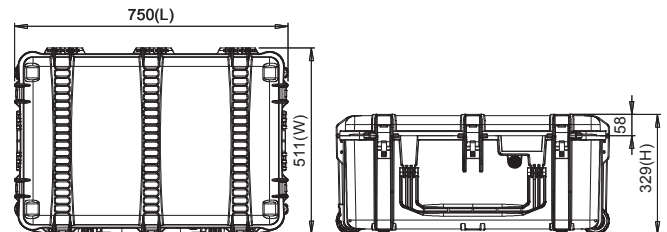

HPRC2760W for DJI Matrice 30T

M30T-2760W-01

- 1** WB37 Battery
- 2** TB30 Battery
- 3** DJI RC Plus Remote Controller
- 4** Aircraft Body
- 5** Loudspeaker
- 6** Miscellaneous

TECHNICAL FEATURES

Dimension:
 Internal dimension
 690x450x301(mm) - 27.16x17.72x11.85(in)
 External dimension
 750x511x329(mm) - 29.53x20.12x12.95(in)

Weight:
 empty: 8,93kg - 19.69lbs
 with cubed foam: 10,72kg - 23.63lbs

Temperature rating:
 Minimum Maximum
 -40°C -40°F +80°C +176°F

TECHNICAL DRAWING

www.hprc.it
info@hprc.it

Plaber s.r.l. - HPRC cases
 Via Div Tridentina, 10
 I-36061 Bassano del Grappa
 Vicenza - Italy
 Tel +39 0424 809150