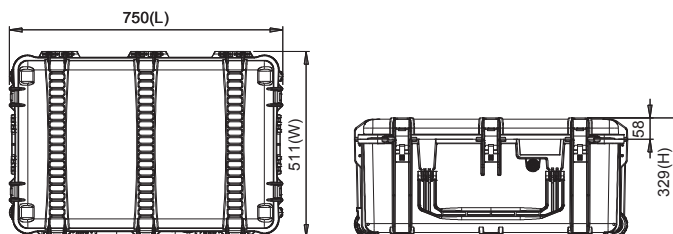

TECHNICAL DRAWING