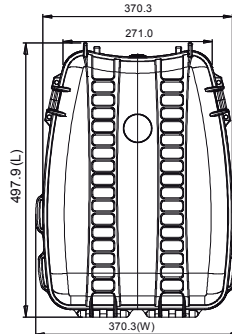

TECHNICAL DRAWING

www.hprc.it
info@hprc.it

Plaber s.r.l. - HPRC cases
Via Div Tridentina, 10
I-36061 Bassano del Grappa
Vicenza - Italy
Tel +39 0424 809150

USA office and warehouse:
HPRC USA
110 Chestnut Ridge Rd. #314
Montvale, NJ 07645
Phone +1(201) 989-3353

APPROVALS
ATA 300
IP67
STANAG 4280
DS 81-41

TEST
DROP
IMPACT
HANDLE
WATERTIGHT INTEGRITY
UV COLOR AND MATERIAL
PROTECTION