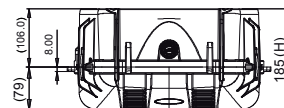

TECHNICAL DRAWING

www.hprc.it
info@hprc.it

Plaber s.r.l. - HPRC cases
Via Div Tridentina, 10
I-36061 Bassano del Grappa
Vicenza - Italy
Tel +39 0424 809150

USA office and warehouse:
HPRC USA
110 Chestnut Ridge Rd. #314
Montvale, NJ 07645
Phone +1(201) 989-3353

APPROVALS
ATA 300
IP67
STANAG 4280
DS 81-41

TEST
DROP
IMPACT
HANDLE
WATERTIGHT INTEGRITY
UV COLOR AND MATERIAL
PROTECTION