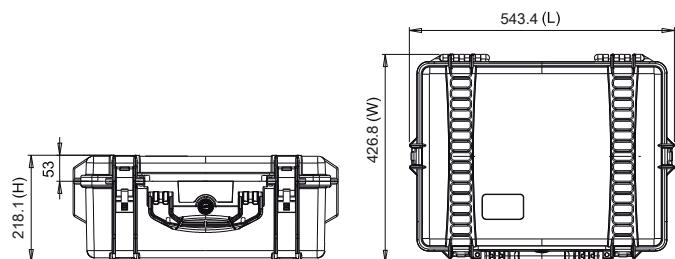

TECHNICAL FEATURES

Dimension:

Internal dimension:
482,4x358,3x198,1(mm) - 18.99x14.10x7.80(in)
External dimension:
543,4x426,8x218,1(mm) - 21.39x16.80x8.59(in)

Weight:

empty: 4,25kg - 9.37lbs
with cubed foam: 5,05kg - 11.13lbs

Temperature rating:

Minimum Maximum
-40°C -40°F +80°C +176°F

TECHNICAL DRAWING

www.hprc.it
info@hprc.it

Plaber s.r.l. - HPRC cases
Via Div Tridentina, 10
I-36061 Bassano del Grappa
Vicenza - Italy
Tel +39 0424 809150