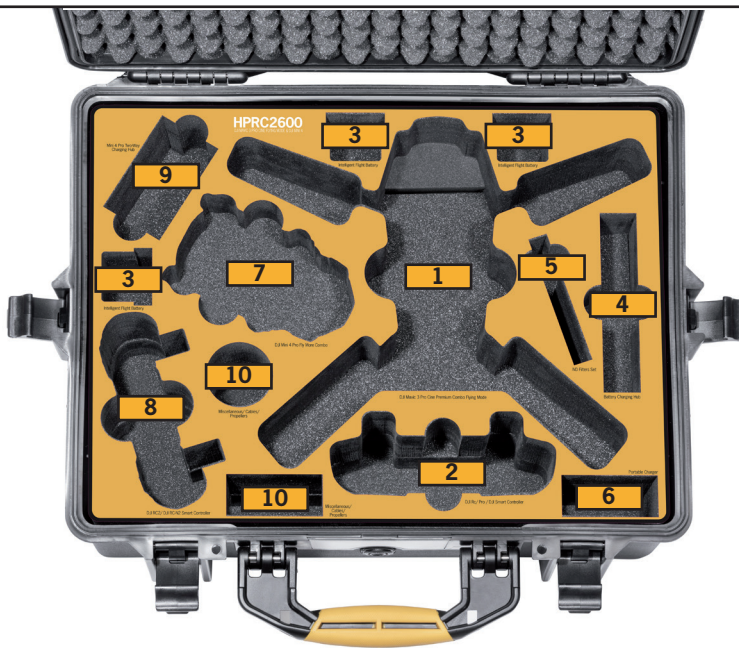

HPRC2600 for DJI Mavic 3 Pro Cine Premium Combo Flying Mode & DJI Mini 4 Pro Fly More Combo

S-MAV3PFM-2600-01

- 1** DJI Mavic 3 Pro Cine Premium Combo Flying Mode
- 2** DJI Rc/ Pro / DJI Smart Controller
- 3** Intelligent Flight Battery
- 4** Battery Charging Hub
- 5** ND Filters Set
- 6** Portable Charger
- 7** DJI Mini 4 Pro Fly More Combo
- 8** DJI RC2/ DJI RC-N2 Smart Controller
- 9** Mini 4 Pro Two-Way Charging Hub
- 10** Miscellaneous/ Cables/ Propellers

TECHNICAL FEATURES

Dimension:

Internal dimension:
482,4x358,3x198,1(mm) - 18.99x14.10x7.80(in)
External dimension:
543,4x426,8x218,1(mm) - 21.39x16.80x8.59(in)

Weight:

empty: 4,25kg - 9.37lbs
with cubed foam: 5,05kg - 11.13lbs