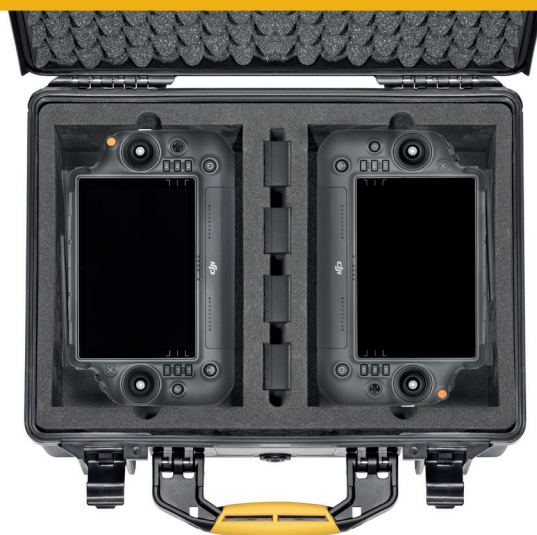

HPRC2500 for DJI RC Plus Controllers and WB37 Batteries

S-RCP-2500-01

- **1** DJI RC Plus Controllers
- **2** WB37 Batteries
- **3** Miscellaneous

TECHNICAL FEATURES

Dimension:

Internal dimension: 449,8x322,9x174,9(mm) - 17.71x12.71x6.89(in)

External dimension: 478,1x389,4x194(mm) - 18.82x15.33x7.64(in)

Weight:

empty: 3,08kg - 6.79lbs

with cubed foam: 3,71kg - 8.18lbs

Temperature rating:

Minimum -40°C -40°F   Maximum +80°C +176°F