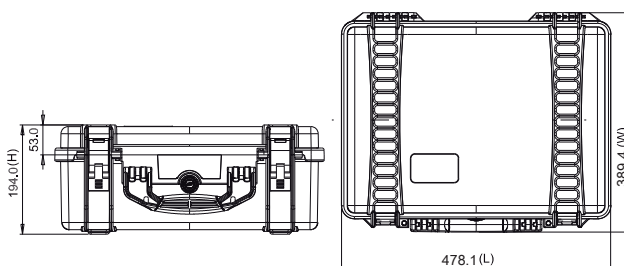

TECHNICAL DRAWING

www.hprc.it
info@hprc.it

Plaber s.r.l. - HPRC cases
Via Div Tridentina, 10
I-36061 Bassano del Grappa
Vicenza - Italy
Tel +39 0424 809150

USA office and warehouse:
HPRC USA
110 Chestnut Ridge Rd. #314
Montvale, NJ 07645
Phone +1(201) 989-3353

APPROVALS
ATA 300
IP67
STANAG 4280
DS 81-41

TEST
DROP
IMPACT
HANDLE
WATERTIGHT INTEGRITY
UV COLOR AND MATERIAL
PROTECTION