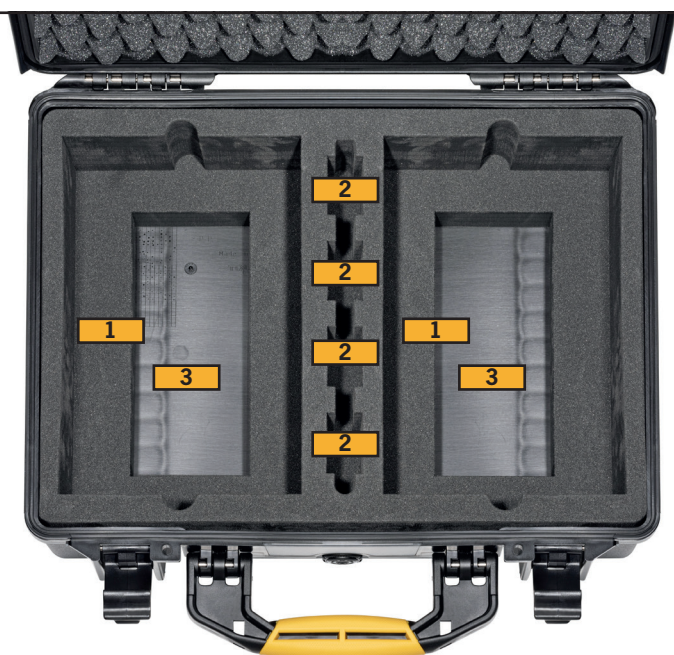

HPRC2500 for DJI RC Plus Controllers and WB37 Batteries

S-RCP-2500-01

- **1** DJI RC Plus Controllers
- **2** WB37 Batteries
- **3** Miscellaneous

TECHNICAL FEATURES

Dimension:

Internal dimension: 449,8x322,9x174,9(mm) - 17.71x12.71x6.89(in)

External dimension: 478,1x389,4x194(mm) - 18.82x15.33x7.64(in)

Weight:

empty: 3,08kg - 6.79lbs

with cubed foam: 3,71kg - 8.18lbs

Temperature rating:

Minimum -40°C -40°F   Maximum +80°C +176°F