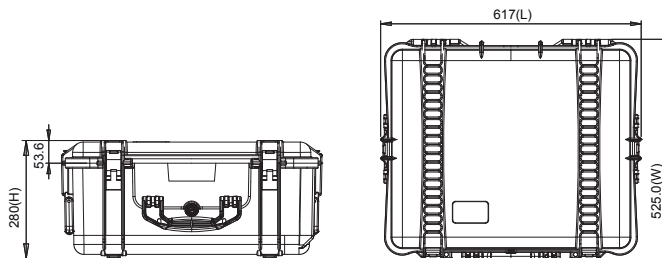

HPRC2710 for Atomos Sumo PRO-19

S-SP19-2710-01

- 2** Power Adapter
- 3** Cables/Miscellaneous
- 4** Monitor Mounting Plate

- 1** Atomos Sumo PRO-19

TECHNICAL FEATURES

Dimension:

Internal dimension
555x459x256(mm) - 21.85x18.07x10.08(in)

External dimension
617x525x280(mm) - 24.29x20.67x11.02(in)

Weight:

6,56kg - 14.46lbs

Temperature rating:

Minimum Maximum
-40°C -40°F +80°C +176°F

TECHNICAL DRAWINGS

Plaber S.r.l. a socio unico - HPRC cases
Via Div. Tridentina, 10
I - 36061 Bassano del Grappa (Vicenza)
Ph. +39 0424 809150
www.hprc.it