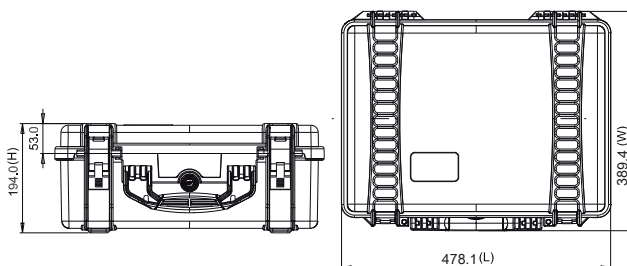

TECHNICAL DRAWINGS

Plaber S.r.l. a socio unico - HPRC cases
Via Div. Tridentina, 10
I- 36061 Bassano del Grappa (Vicenza)
Ph. +39 0424 809150
www.hprc.it

USA office and warehouse
Plaber America Inc. - HPRC USA
110 Chestnut Ridge Rd. #314
Montvale, NJ 07645
Ph. +1 (201) 989-3353
www.hprcusa.com

Get in touch
info@plaber.com

APPROVALS
ATA 300
IP67
STANAG 4280
DS 81-41

TESTS
DROP
IMPACT
HANDLE
WATERTIGHT INTEGRITY
UV COLOR AND MATERIAL PROTECTION