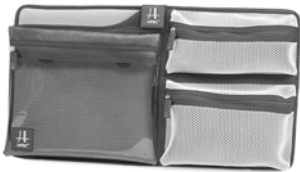

ACCESSORIES

LID ORGANIZER | ORG