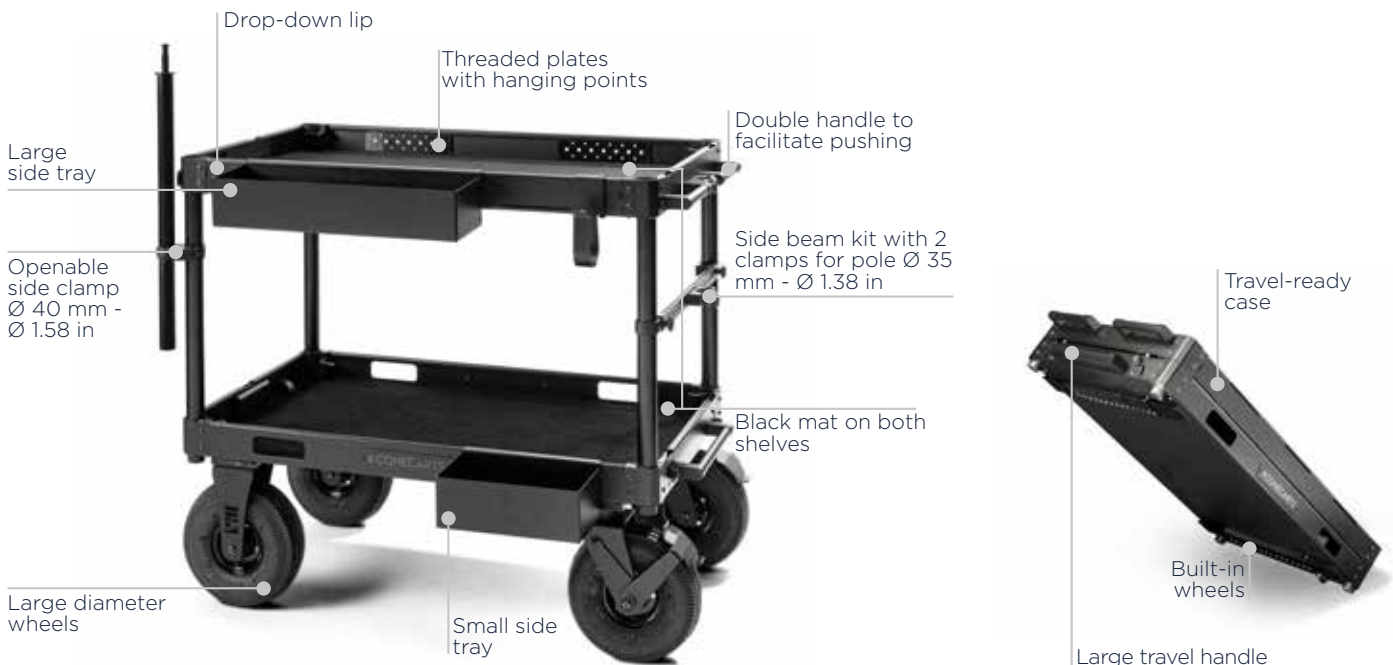

CARTS FOR VIDEO/CINE INDUSTRIES

FEATURES

- ☼ Light and resistant
- ☼ Easy to assemble
- ☼ Large side handles that can be used as hanging points
- ☼ Raised edges to prevent accidental falling of objects
- ☼ Large diameter wheels: easy transportation on all surfaces